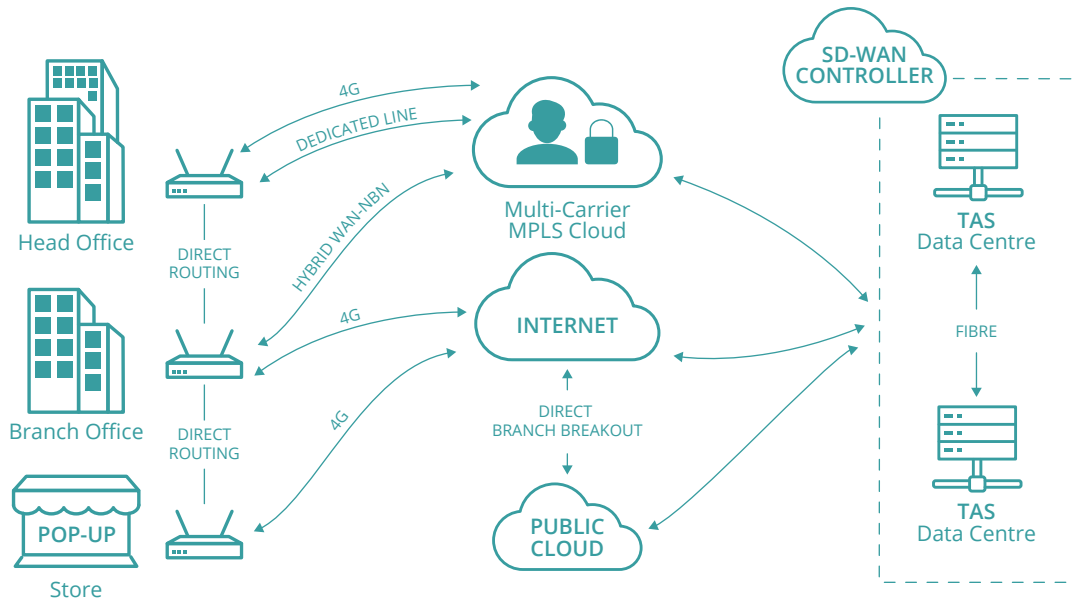

- Additional links eg 4G
- High availability with addition of redundant device, eliminating single point of failure
- Global device management through a central, software defined interface ensures network and hardware visibility and control

Rapid deployment

TAS SD-WAN is delivered smoothly and rapidly to multiple sites, such as head offices, branches, remote offices and pop-up stores. As a software-defined solution it reduces the complexity of device installations and it speeds up deployment through zero touch provisioning.

Enhanced security

With TAS SD-WAN you receive a high level of data protection utilising device authentication, multi-point security and encryption keys. Adding to this are integrated security protocols, network segmentation and individual encryption schemes.